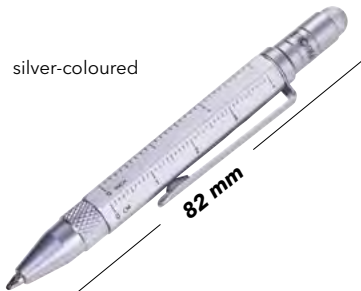

LILIPUT TOOL PEN by TROIKA | PIP25/RD
Multitasking ballpoint pen (small)

Packing Unit: 4

4 024023 165269

silver-coloured

LILIPUT TOOL PEN by TROIKA | PIP25/SI
Multitasking ballpoint pen (small)

Packing Unit: 4

4 024023 165276