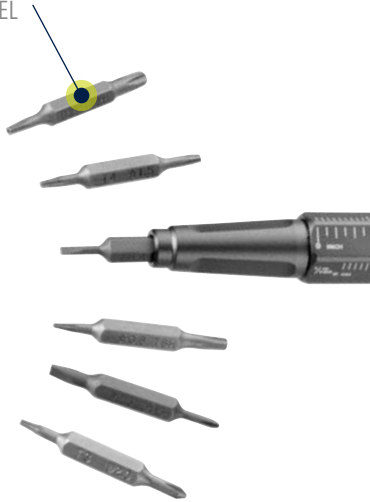

Example image

CDU BIT20 | CD169
Counter display incl. 12 x CONSTRUCTION TOOL 13 bit pen (BIT20/TI), pre-sorted (12 x BIT20/TI), for self-service, cardboard, printed, matt, multicoloured