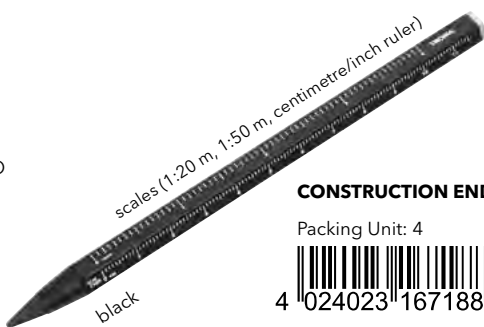

**CONSTRUCTION ENDLESS** | PEN20/YE

Packing Unit: 4

4 024023 167225

neon-orange

**CONSTRUCTION ENDLESS** | PEN20/NO

Packing Unit: 4

4 024023 167300

black