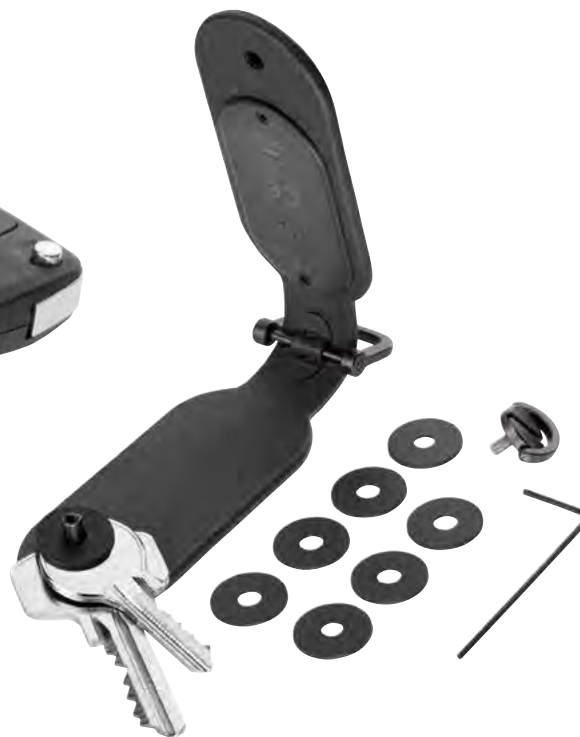

# FIND MY

NEW

TROIKA's new product range for the Apple Find My network offers smart orientation for anyone who doesn't want to leave their most important everyday items to chance. With TROIKA products certified as "Works with Apple Find My", key rings and personal belongings can be easily integrated into the Find My app.

All items are clearly displayed under the new "Devices" tab - alongside iPhone, iPad or Mac, if desired. Even if an item is offline or outside Bluetooth range, Apple's extensive Find My network, with hundreds of millions of Apple devices worldwide, helps locate it securely and anonymously. The result is a simple, reliable and privacy-conscious solution that provides greater security and peace of mind in everyday life.

# TRACK & FIND KEY ORGANIZER.

NEW

Keys stored compactly and securely - with the key organiser featuring Apple® Find My functionality. Instead of dangling loosely, up to four keys are neatly held between solid dividers. The integrated chip enables tracking via the Apple® Find My app - perfect for keeping everything in check. A metal loop allows for attaching car keys, tags, or key fobs. The battery is replaceable, the design robust and well thought-out. For those who value both order and peace of mind.

## TRACK & FIND KEY ORGANIZER | KR26-30/BK

Key organiser with Apple® Find My function, enables locating attached keys, expandable for up to 4 keys and individually configurable thanks to insertable dividers, incl. metal eyelet for attaching third-party keys, car keys, etc., works with all compatible Apple® devices, incl. hex key for opening the battery compartment, imitation leather, metal, black