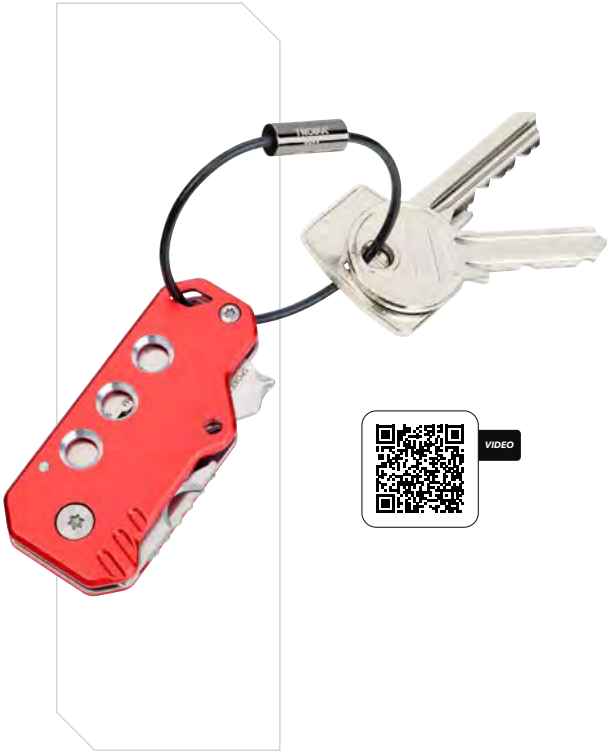

SMALL BUT MIGHTY.

The versatile companion for every challenge! Whether you're on the go, cycling, or just need a reliable tool within reach - this compact mini tool packs a punch. With 11 smart functions including knife, thread cutter, bottle opener and hex wrench, it's the perfect helper in any situation. Made from tough 420 stainless steel and matte red anodised aluminium, it stays stylish and durable. The practical wire loop keeps it ready whenever you need it.

KEY TOOL | KTL40/RD

Mini tool with 11 functions, knife, key fob (wire loop), thread cutter, bottle opener, hexagon wrench (4 sizes), phillips and slotted screwdriver, nipple tensioner (spoke tool in 2 sizes), 420 stainless steel, aluminium, anodised, matt, red

100 x 40 x 8 mm, 37 g

Packing Unit: 6