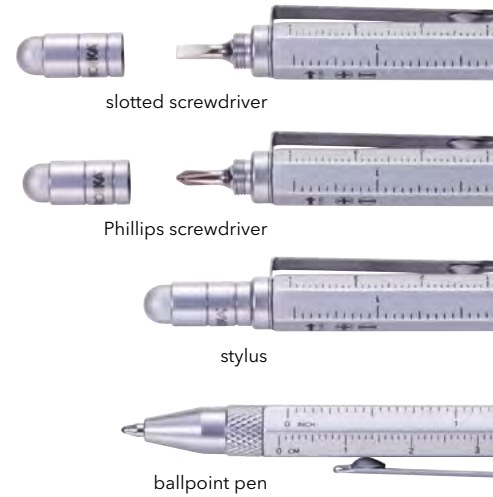

slotted screwdriver

Phillips screwdriver

stylus

ballpoint pen

titanium-coloured