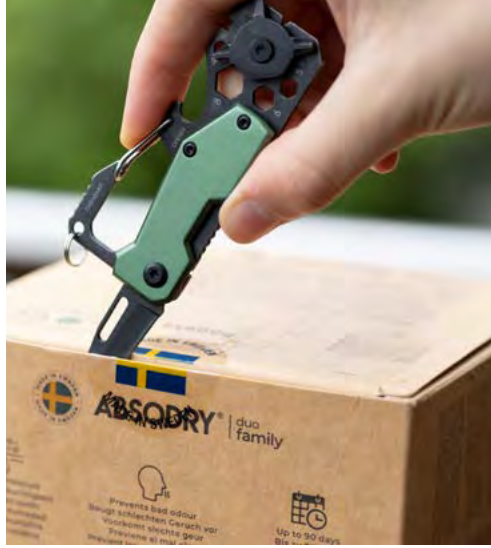

MINI TOOL & PARCEL CUTTER