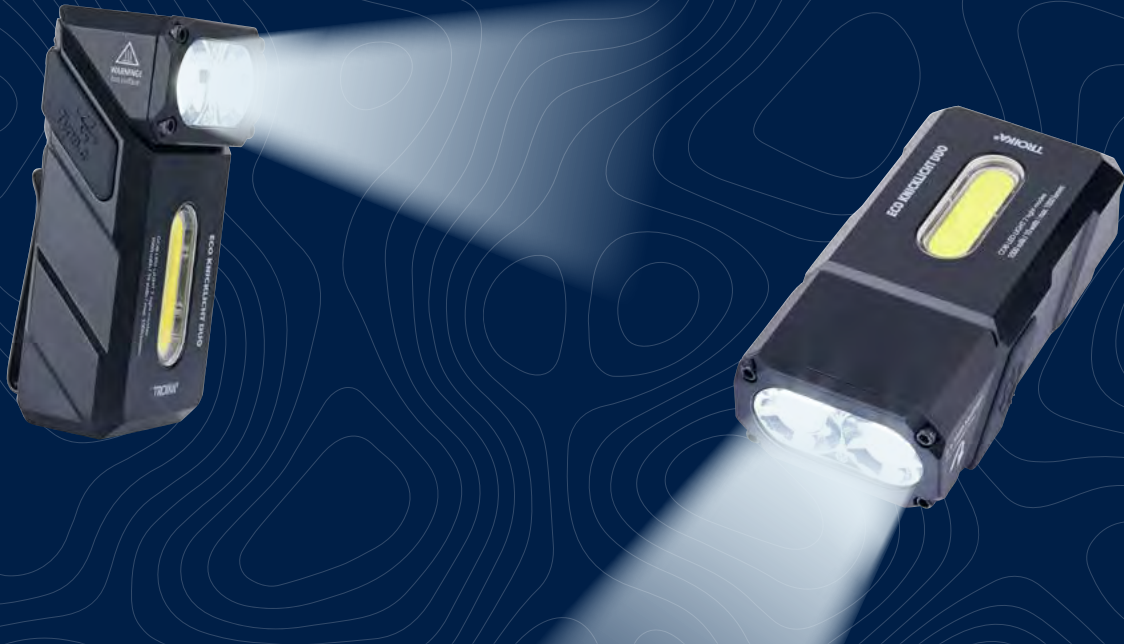

1000 LUMENS. UNLIMITED POSSIBILITIES.