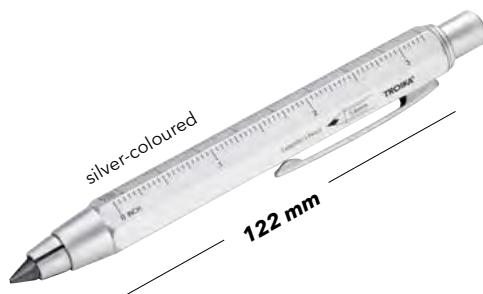

ZIMMERMANN 5,6 | PEN56/SI
Carpenter's pencil

Packing Unit: 4