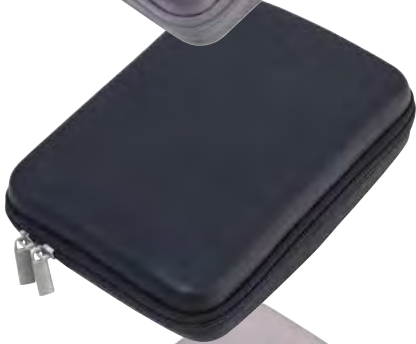

Packing Unit: 4

4 024023 036842