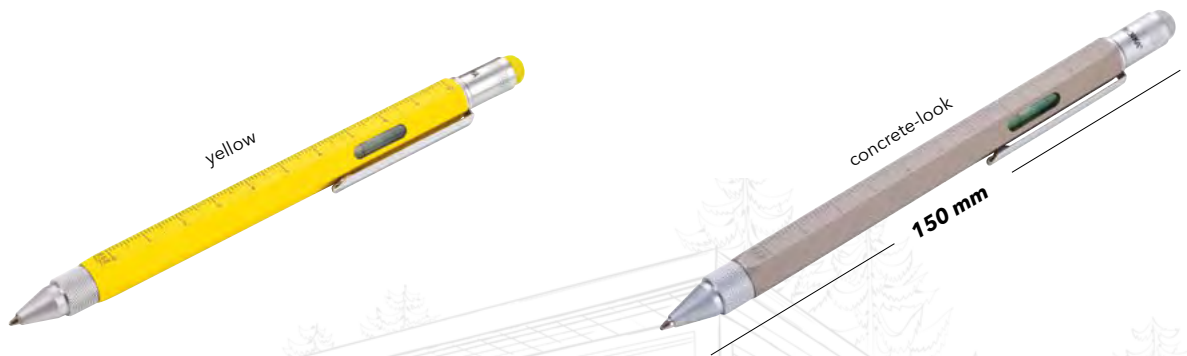

CONSTRUCTION | PIP20/YE
Multitasking ballpoint pen

Packing Unit: 4

CONSTRUCTION | PIP20/BE

Packing Unit: 4