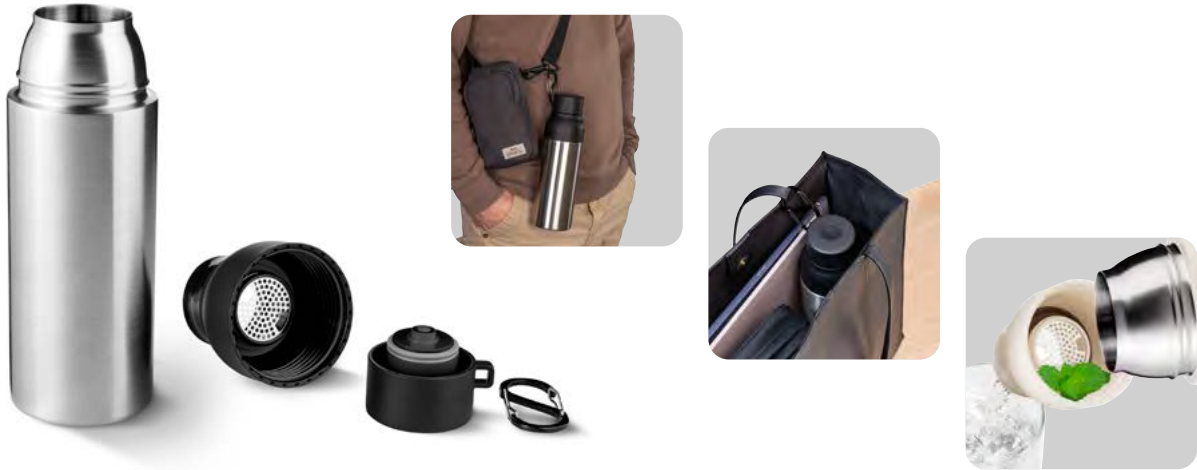

The INFUSE+ bottle with double-walled vacuum insulation keeps drinks hot for up to 12 hours or cold for up to 24 hours - with 550 ml, it's perfect for travel, office or sports. The one-handed lid opens at the push of a button, and the integrated strainer reliably filters tea bags, lemon slices or mint leaves while you drink. The wide opening makes it easy to add ice cubes. A non-slip silicone base ensures stability, and the dual carabiner lets you attach it to bags or backpacks - or use it as a quick key holder. Leakproof, durable, and available in four colours: black, red, white or silver.

NEW

INFUSE+ | VAC26/WH

Vacuum flask with one-hand lid, double-wall vacuum insulation, 550 ml capacity, food-safe, wide screw-top opening for adding ice cubes, etc., with dual carabiner for attaching to bags or holding keys, leak-proof, 201 stainless steel, 304 stainless steel, plastic, powder-coated, matt, black/white
75 x 75 x 240 mm, 396 g

Packing Unit: 4