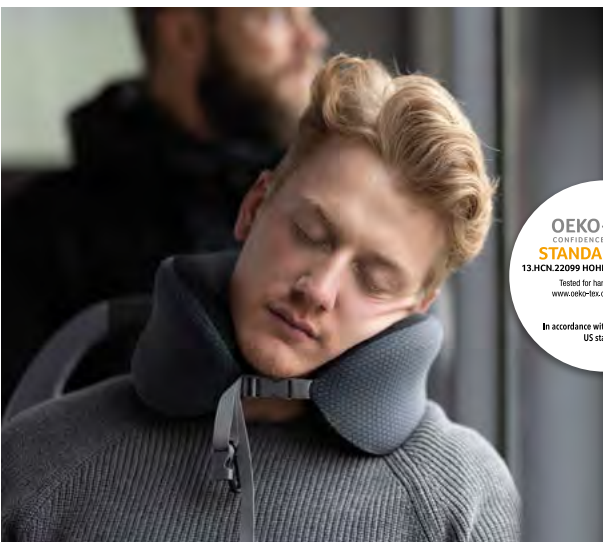

BUSINESS TRAVEL PILLOW | BBG61/GY
Neck pillow in compression bag

Packing Unit: 4