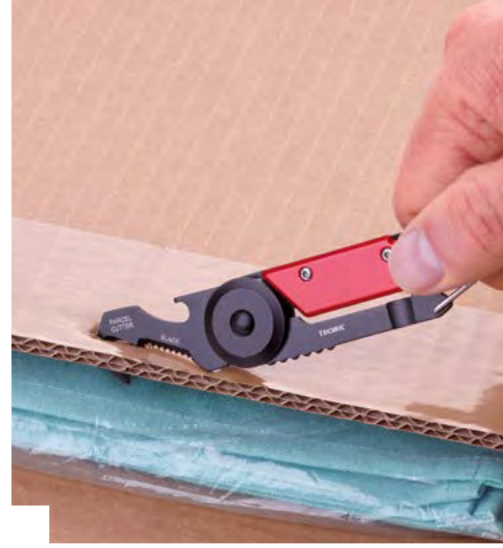

MINI TOOL & PARCEL CUTTER