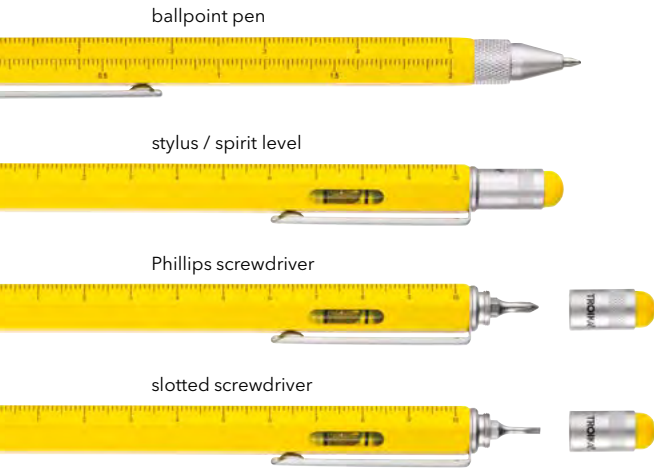

# CONSTRUCTION BALLPOINT PENS

**EVERYTHING IS GOING ACCORDING TO PLAN** Planning aid and tool box in one! The multitasking ballpoint pen CONSTRUCTION really has a lot on it - and in it. Various scales, centimetre and inch ruler, slotted and Phillips screwdriver, stylus and spirit level. Nothing can go wrong now!