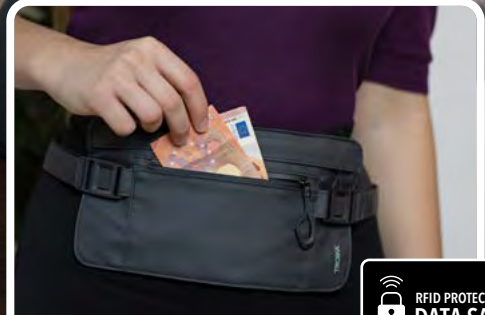

DOCUMENT WALLET & SMARTPHONE

RFID PROTECTION
DATA SAFE