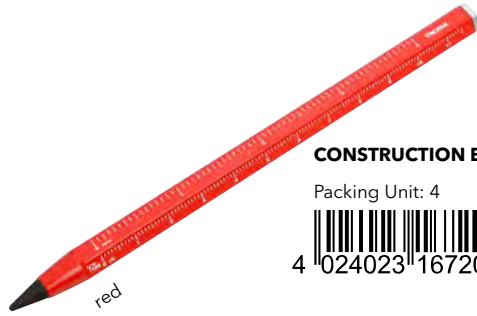

red

CONSTRUCTION ENDLESS | PEN20/RD

Packing Unit: 4

4 024023 167201