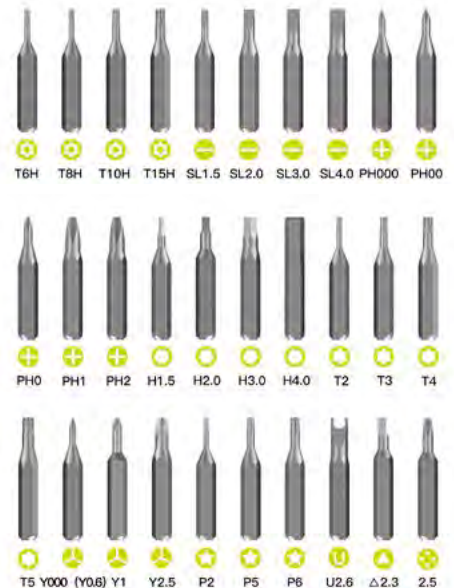

OVERVIEW OF ALL 30 BITS