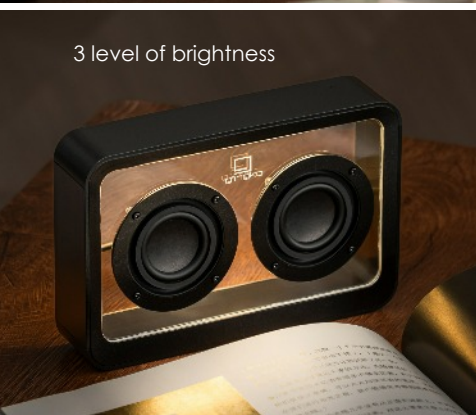

## Mage See-Through Bluetooth Speaker

Mage See-Through Bluetooth Speaker is a fusion of innovative design and acoustic excellence. This Bluetooth speaker is a masterpiece of form and function, available in a sleek Matte Black or elegant Walnut wood finish. Its unique see-through structure makes it a visually stunning piece and offers an immersive sound experience.

Modern - Innovative

3 level of brightness

Comes in both Black or Walnut finishing

Swipe to change volume