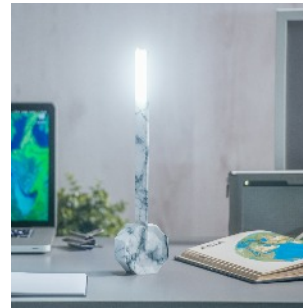

Octagon One is a purposeful yet organic design,
as well as a warm addition to any desk or office space.