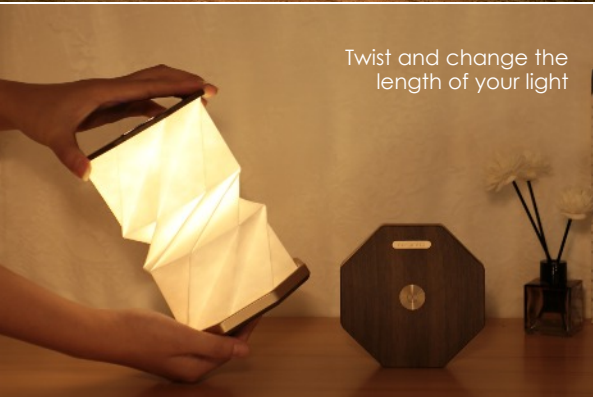

Touch Control