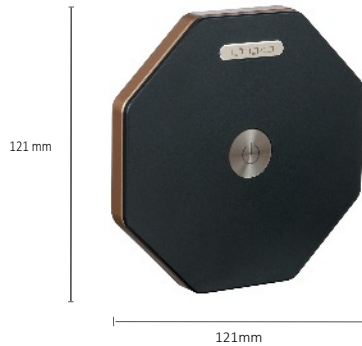

Product Features

Dimmable Warm White light mode
Colour Temperature: 2900K -3100K

Touch Control

Sustainably sourced natural Walnut or
White Ash Wood
Anti-Scratch ABS material

USB-C rechargeable

120g or 0.26 lbs

Mini: Battery life up to 6 hours

G036BK - Black