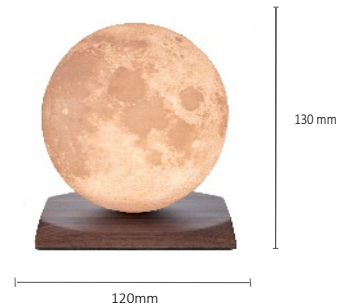

G068M-WT
Mini Walnut